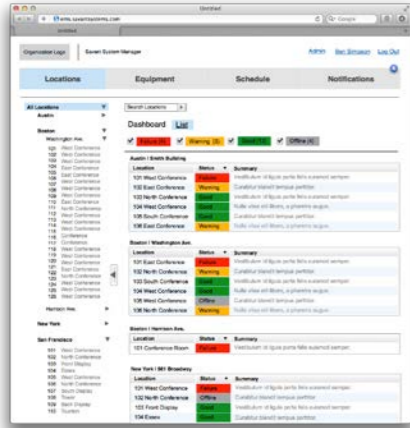

TrueCommand™

- **Live TV Overlay**
 - Animated HD menu over live video up to 1080p
 - RSS Feed, Dynamic Messaging, Digital Signage
 - Full control capability

Savant Surface™

- **Interactive HD Display**
- 40" Touch HD LDC display
- Capacitive touch technology
- Offered as a kit for customizable design

Network Dependencies

Carrier/Enterprise Management System

Public/Private Cloud

Secure Remote Access, Persistent Configuration, Automation & History Information

Remote Client Access

In-Home Network

Direct Access Control