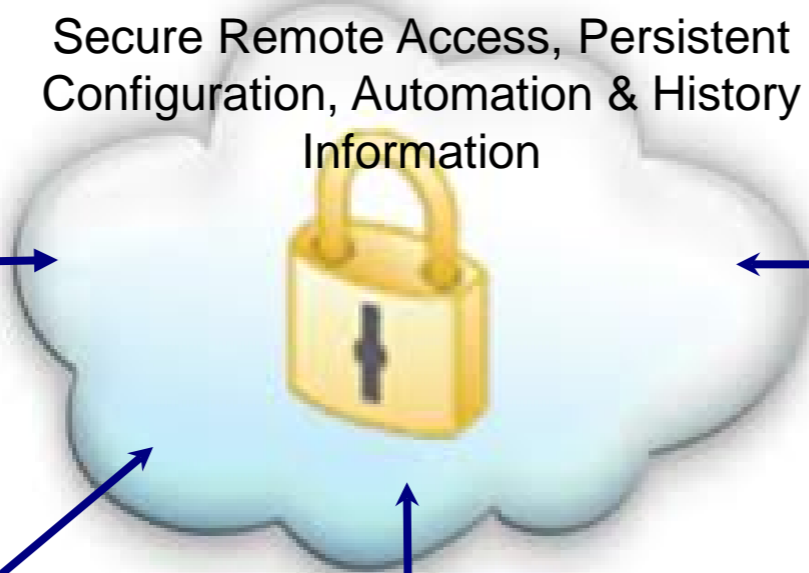

TrueControl™ iOS Application

- Home and Facility Control from the Palm of Your Hand

Savant Select™

- **iPod touch Remote**
 - Traditional hard button remote
 - Integrated* iPod touch with Savant's *TrueControl* Application

TrueCommand™

- **Live TV Overlay**
 - Animated HD menu over live video up to 1080p
 - RSS Feed, Dynamic Messaging, Digital Signage
 - Full control capability

Savant Surface™

- **Interactive HD Display**
- 40" Touch HD LDC display
- Capacitive touch technology
- Offered as a kit for customizable design

Network Dependencies

Carrier/Enterprise Management System

Public/Private Cloud

Secure Remote Access, Persistent Configuration, Automation & History Information

Remote Client Access

In-Home Network

Direct Access Control