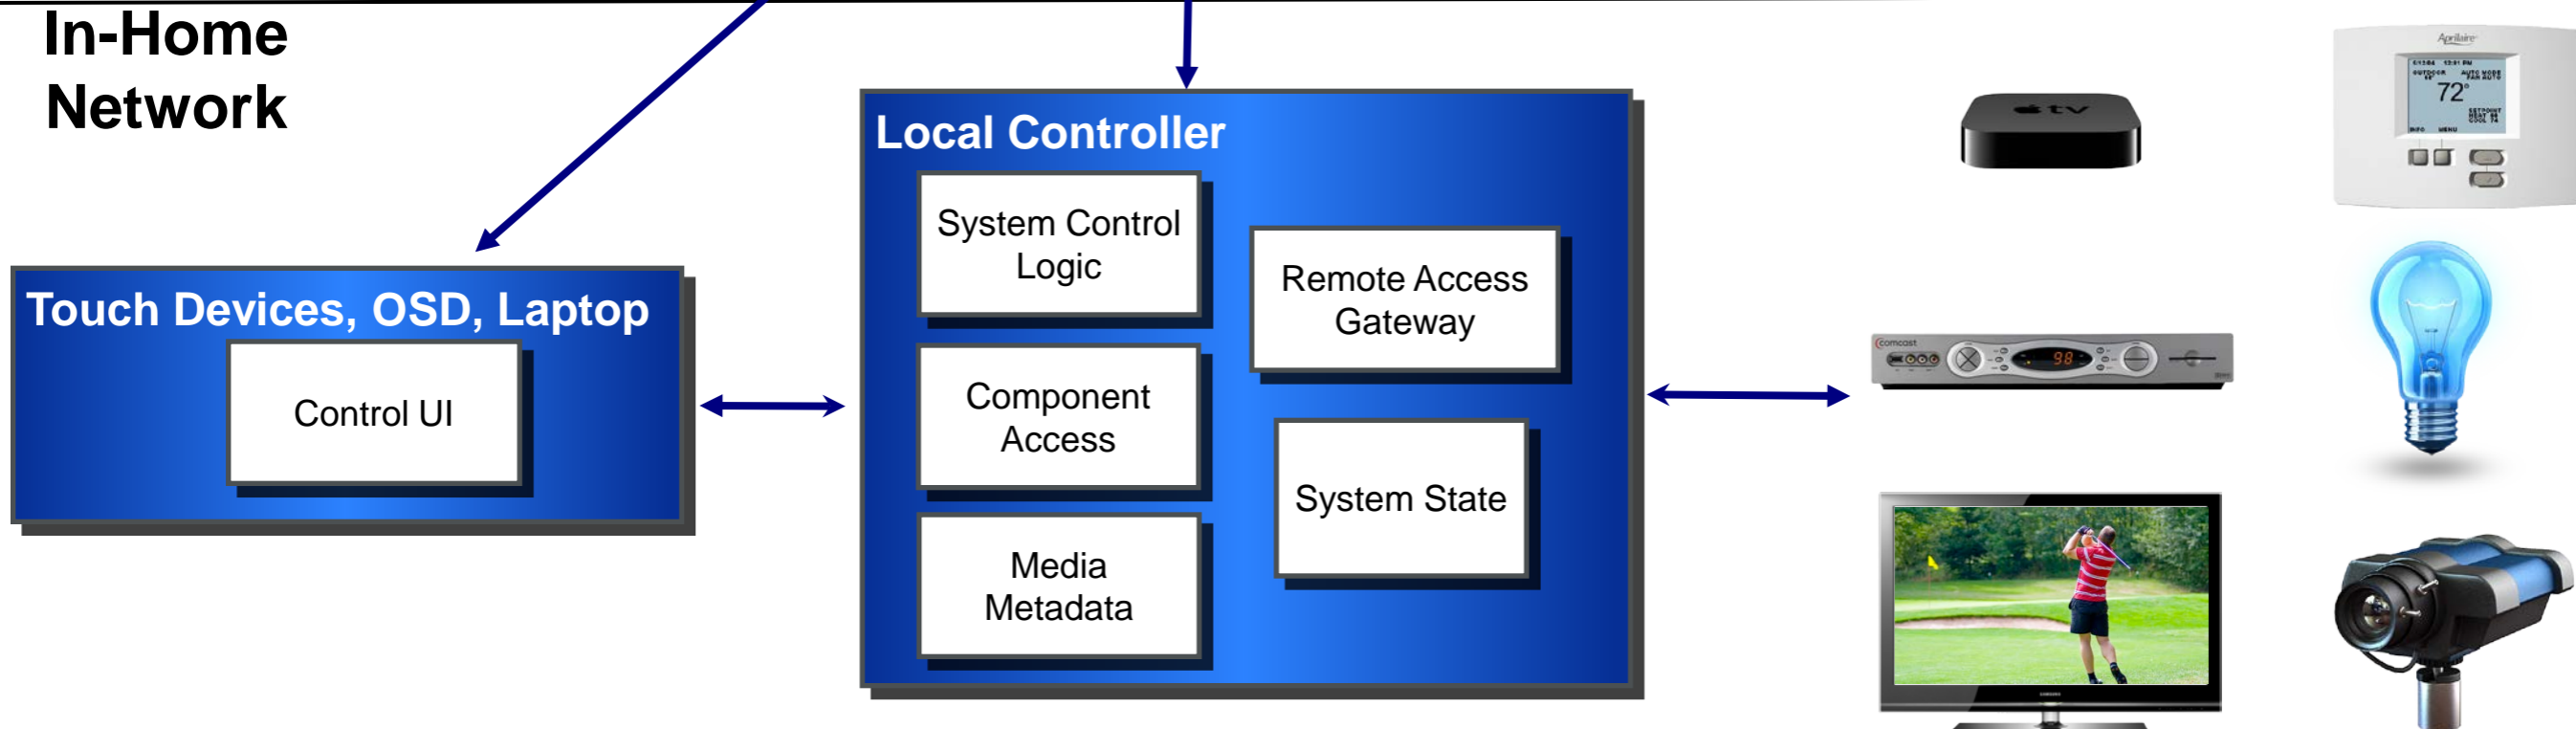

TrueControl™ iOS Application

- Home and Facility Control from the Palm of Your Hand

Savant Select™

- **iPod touch Remote**
 - Traditional hard button remote
 - Integrated* iPod touch with Savant's *TrueControl* Application

Local Control and Status

Software Architecture using Cloud Deployment

Public/Private Managed Cloud

In-Home Network

Supposedly Intelligent

- ▼ “Intelligent Home” imposes restrictions on Broadband Access